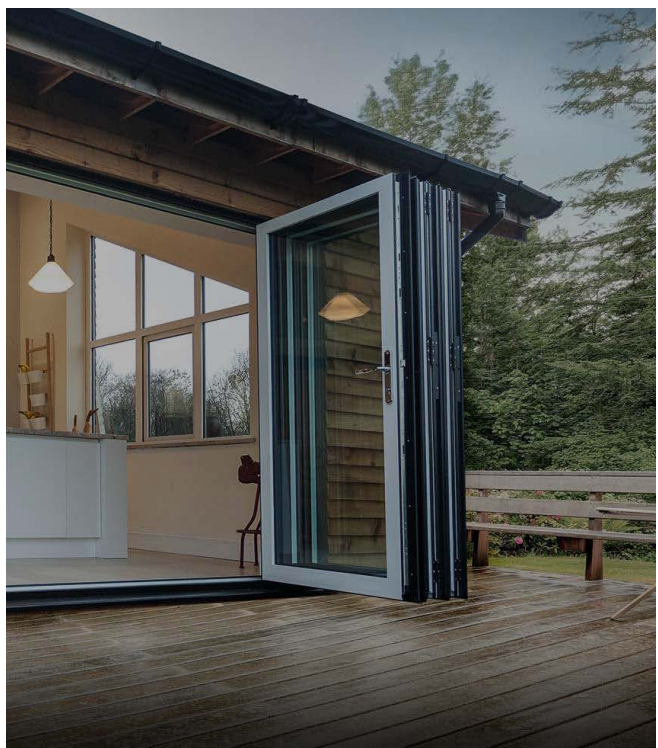

Bi-folding Doors

We now offer Aluminium Bi-Folding doors (**Smart Systems**). With a minimum of 3 parts, Bi-Folding doors are ideal when looking to open up a large area between the home and garden.