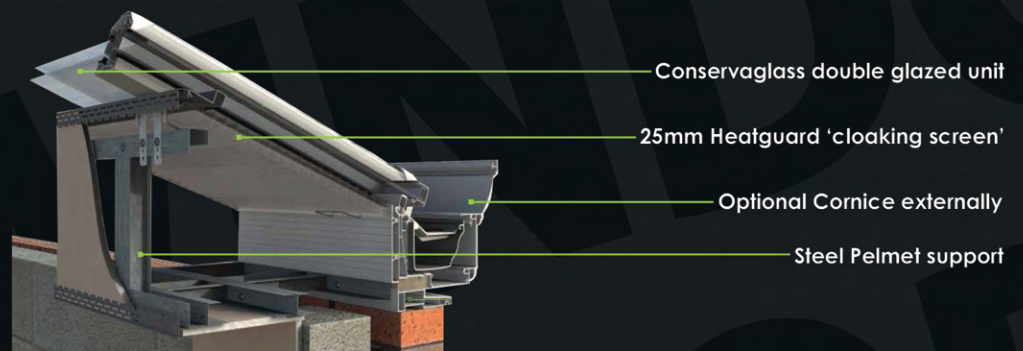

# UltraSky

ROOF by Ultraframe

If you're seeking a new living space that feels solid, contemporary and flooded with natural light, the UltraSky Roof is the ultimate solution. Designed for homeowners who refuse to compromise, UltraSky blends cutting-edge engineering with elegant modern styling to create a space that is both visually striking and exceptionally comfortable. Whether used as a family room, entertaining space or relaxing retreat, an UltraSky extension feels open, calm and effortlessly luxurious.

## Thermally Insulated Pelmet

A standout feature of the UltraSky Roof is the thermally insulated internal pelmet system. The pelmet incorporates additional insulation around the eaves helping to keep your room warm, welcoming and energy-efficient all year round. The pelmet depth can be tailored precisely to your design vision, with options ranging from a sleek 300mm to an impressive 1200mm. Once installed, it creates the appearance of a traditional flat roof deck paired with a striking roof lantern. It's also the ideal location for discreet spotlights and hidden cable runs, ensuring a clean, uncluttered finish.